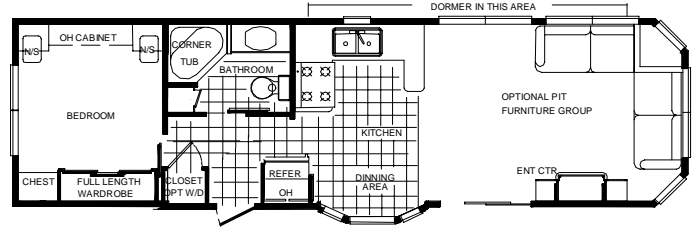

Breckenridge® LE

BRECKENRIDGE

12' WIDE RECREATIONAL PARK TRAILERS

Luxury Edition Floor Plans

1238 FLR (note Walk a Bay shipped loose)

1238 FDBSK

1240 FDR

1240 PG

1240 ID

1240 FDB

1240 DL (DOUBLE LOFT)

1240 DBDL (DOUBLE LOFT)

1240 CL (CENTER LOFT)

1240 DBL (CENTER LOFT)