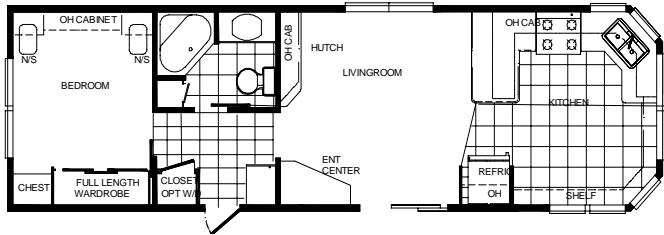

Breckenridge® LE

BRECKENRIDGE

12' WIDE RECREATIONAL PARK TRAILERS

Luxury Edition Floor Plans

1238 FLR (note Walk a Bay shipped loose)

1238 FDBSK

1240 FDR

1240 PG

1240 ID

1240 FDB

1240 DL (DOUBLE LOFT)

1240 DBDL (DOUBLE LOFT)

1240 CL (CENTER LOFT)

1240 DBL (CENTER LOFT)