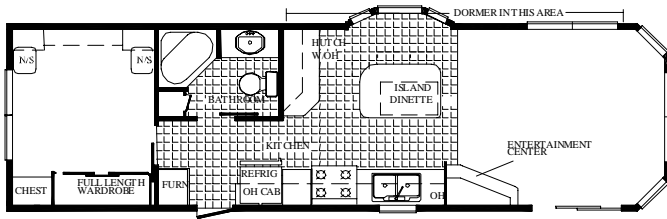

Breckenridge® LE

BRECKENRIDGE

12' WIDE RECREATIONAL PARK TRAILERS

Luxury Edition Floor Plans

1238 FLR (note Walk a Bay shipped loose)

1238 FDBSK

1240 FDR

1240 PG

1240 ID

1240 FDB

1240 DL (DOUBLE LOFT)

1240 DBDL (DOUBLE LOFT)

1240 CL (CENTER LOFT)

1240 DBL (CENTER LOFT)