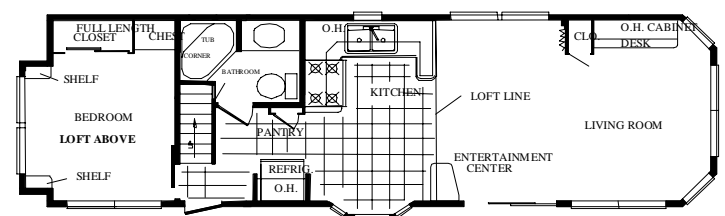

Breckenridge® LE

BRECKENRIDGE

12' WIDE RECREATIONAL PARK TRAILERS

Luxury Edition Floor Plans

1238 FLR (note Walk a Bay shipped loose)

1238 FDBSK

1240 FDR

1240 PG

1240 ID

1240 FDB

1240 DL (DOUBLE LOFT)

1240 DBDL (DOUBLE LOFT)

1240 CL (CENTER LOFT)

1240 DBL (CENTER LOFT)