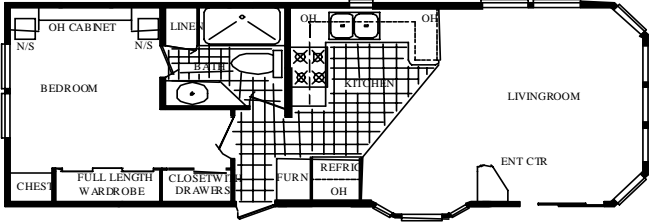

Breckenridge® LE

BRECKENRIDGE

12' WIDE RECREATIONAL PARK TRAILERS

Luxury Edition Floor Plans

1238 FLR (note Walk a Bay shipped loose)

1238 FDBSK

1240 FDR

1240 PG

1240 ID

1240 FDB

1240 DL (DOUBLE LOFT)

1240 DBDL (DOUBLE LOFT)

1240 CL (CENTER LOFT)

1240 DBL (CENTER LOFT)