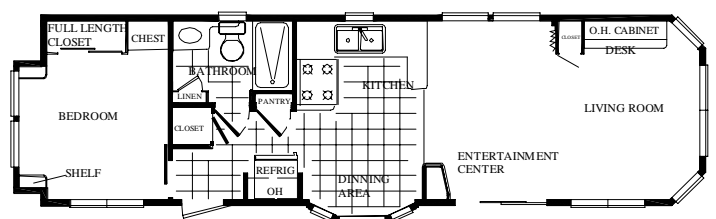

Breckenridge® LE

BRECKENRIDGE

12' WIDE RECREATIONAL PARK TRAILERS

Luxury Edition Floor Plans

1238 FLR (note Walk a Bay shipped loose)

1238 FDBSK

1240 FDR

1240 PG

1240 ID

1240 FDB

1240 DL (DOUBLE LOFT)

1240 DBDL (DOUBLE LOFT)

1240 CL (CENTER LOFT)

1240 DBL (CENTER LOFT)