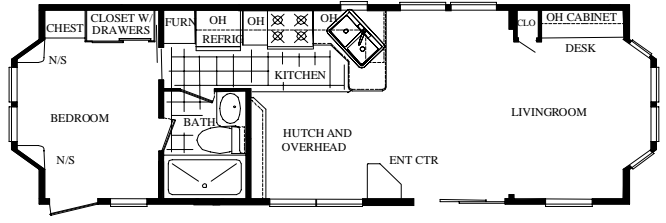

Breckenridge® LE

BRECKENRIDGE

12' WIDE RECREATIONAL PARK TRAILERS

Luxury Edition Floor Plans

1238 FLR (note Walk a Bay shipped loose)

1238 FDBSK

1240 FDR

1240 PG

1240 ID

1240 FDB

1240 DL (DOUBLE LOFT)

1240 DBDL (DOUBLE LOFT)

1240 CL (CENTER LOFT)

1240 DBL (CENTER LOFT)