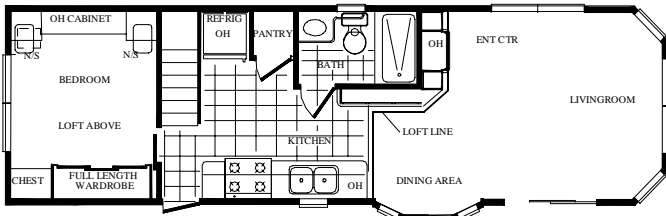

Breckenridge® LE

BRECKENRIDGE

12' WIDE RECREATIONAL PARK TRAILERS

Luxury Edition Floor Plans

1238 FLR (note Walk a Bay shipped loose)

1238 FDBSK

1240 FDR

1240 PG

1240 ID

1240 FDB

1240 DL (DOUBLE LOFT)

1240 DBDL (DOUBLE LOFT)

1240 CL (CENTER LOFT)

1240 DBL (CENTER LOFT)