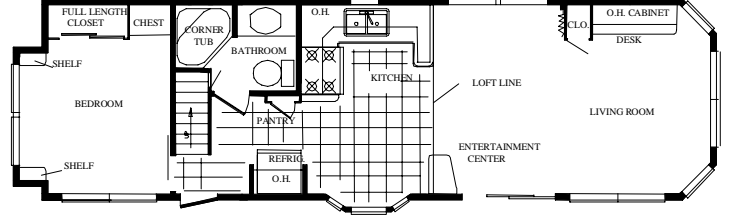

Breckenridge® LE

BRECKENRIDGE

12' WIDE RECREATIONAL PARK TRAILERS

Luxury Edition Floor Plans

1238 FLR (note Walk a Bay shipped loose)

1238 FDBSK

1240 FDR

1240 PG

1240 ID

1240 FDB

1240 DL (DOUBLE LOFT)

1240 DBDL (DOUBLE LOFT)

1240 CL (CENTER LOFT)

1240 DBL (CENTER LOFT)